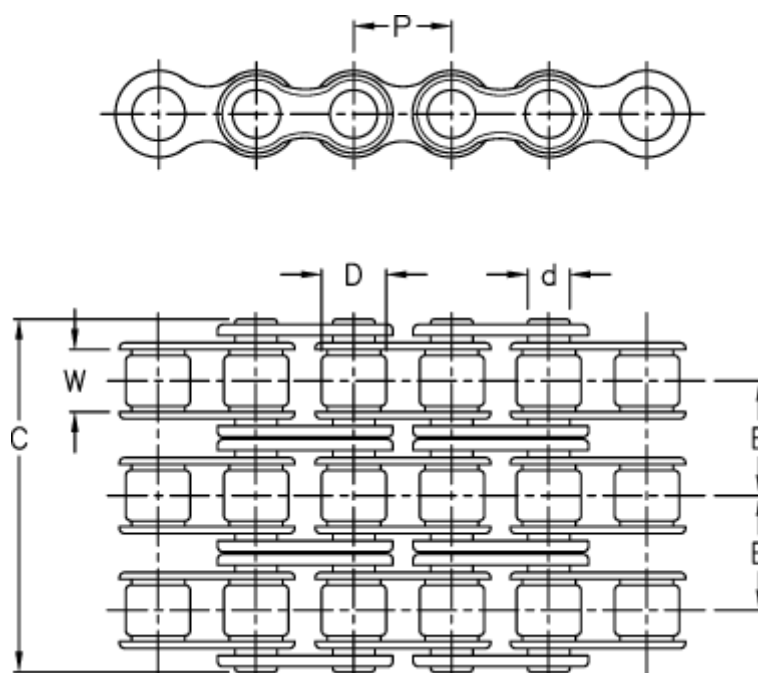

Data Sheet

Article number: 6100130050

Description: KLEEchain 1/2" x 5/16" triplex 08 B-3
5 meter in box (without connecting links)

Measures

Breaking power = 57800N

W = 7,75

C = 45,10

Chain size = 1/2 x 5/16"

d = 4,45

D = 8,51

Description = 08 B-3

E = 13,92

P = 12,70